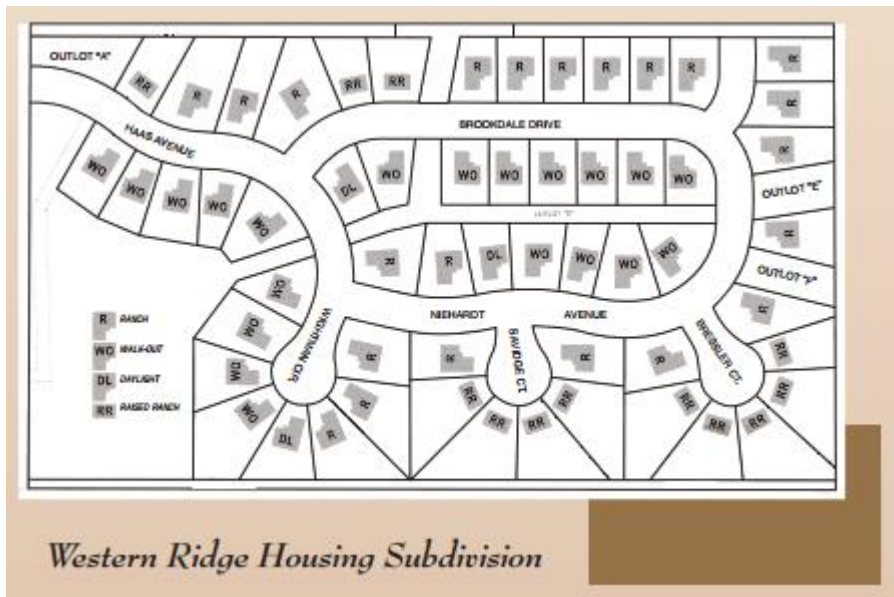

Western Ridge Homes

Location: 108 W 3rd St, Wayne, NE 68787

Architect: The Architectural Offices

Project Manager: Matt Wennstedt

Superintendent: Ben Nissen

Completed: November 2009

funded by
HOME funds
through
the Department of Housing
and Urban Development